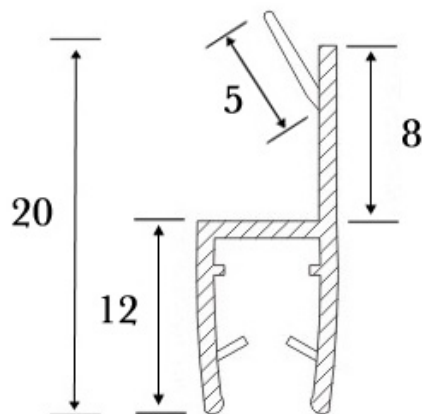

PRODUCT SHEET

Description:

PVC Seal Glass To Glass 180DG, S-5706, 2,5 Mtr, F/8mm Glass

Item number:

15.22.286-1

Units	Box	Carton	HS Code	Barcode
Pcs.	10	70	3925901000	
				5704866443210

SISO A/S

Mileparken 11
DK-2740 Skovlunde
Denmark
VAT: DK 24786013